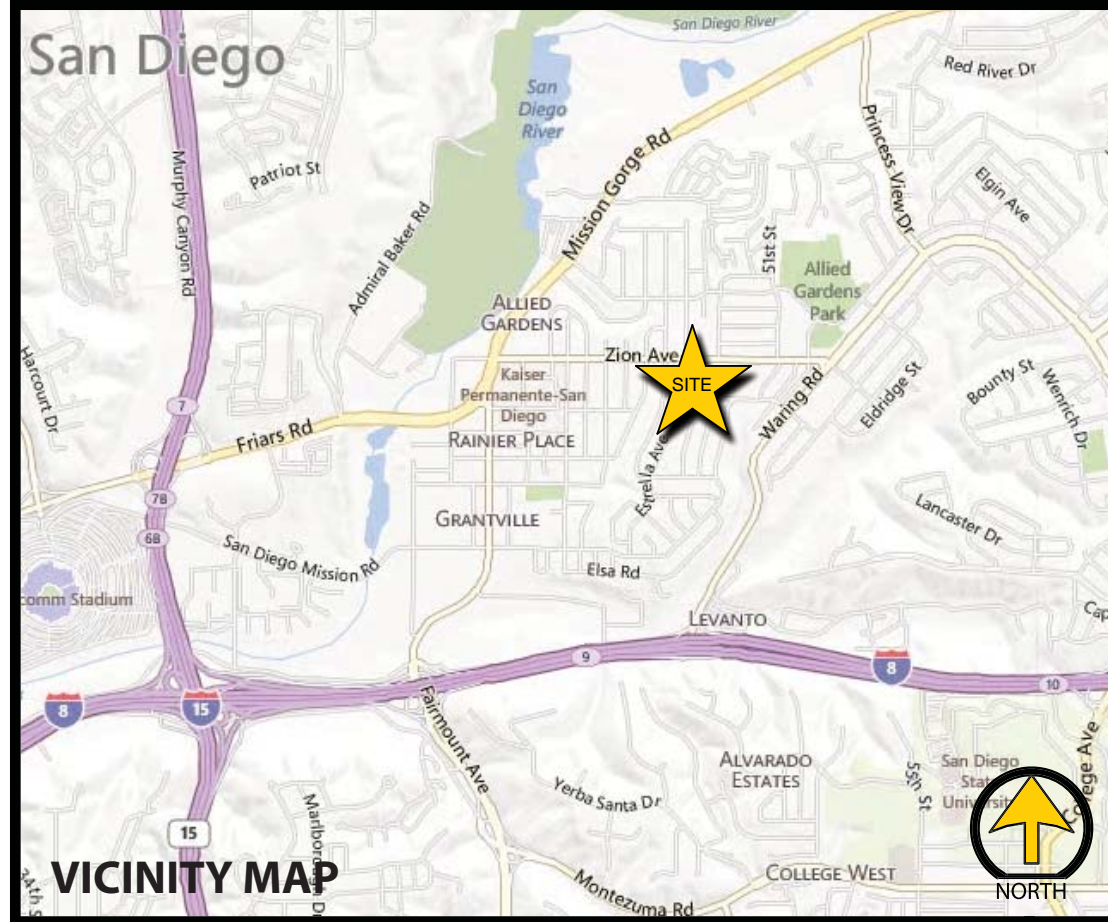

# Sprint

SD34XC691  
ZION VIEW CHURCH  
6536 ESTRELLA AVE.  
SAN DIEGO, CA 92120

Technology  Associates

# AERIAL MAP

**Sprint**

**SD34XC691**  
**ZION VIEW CHURCH**  
6536 ESTRELLA AVE.  
SAN DIEGO, CA 92120

**Technology Associates**

**EXISTING**

**PROPOSED**

PROPOSED SPRINT 4'-6" PANEL ANTENNAS  
BEHIND PROPOSED RF SCREEN WALL  
(1 ANTENNA PER SECTOR, 3 TOTAL)

# Sprint

SD34XC691  
ZION VIEW CHURCH  
6536 ESTRELLA AVE.  
SAN DIEGO, CA 92120

Technology  Associates

**EXISTING**

**PROPOSED**