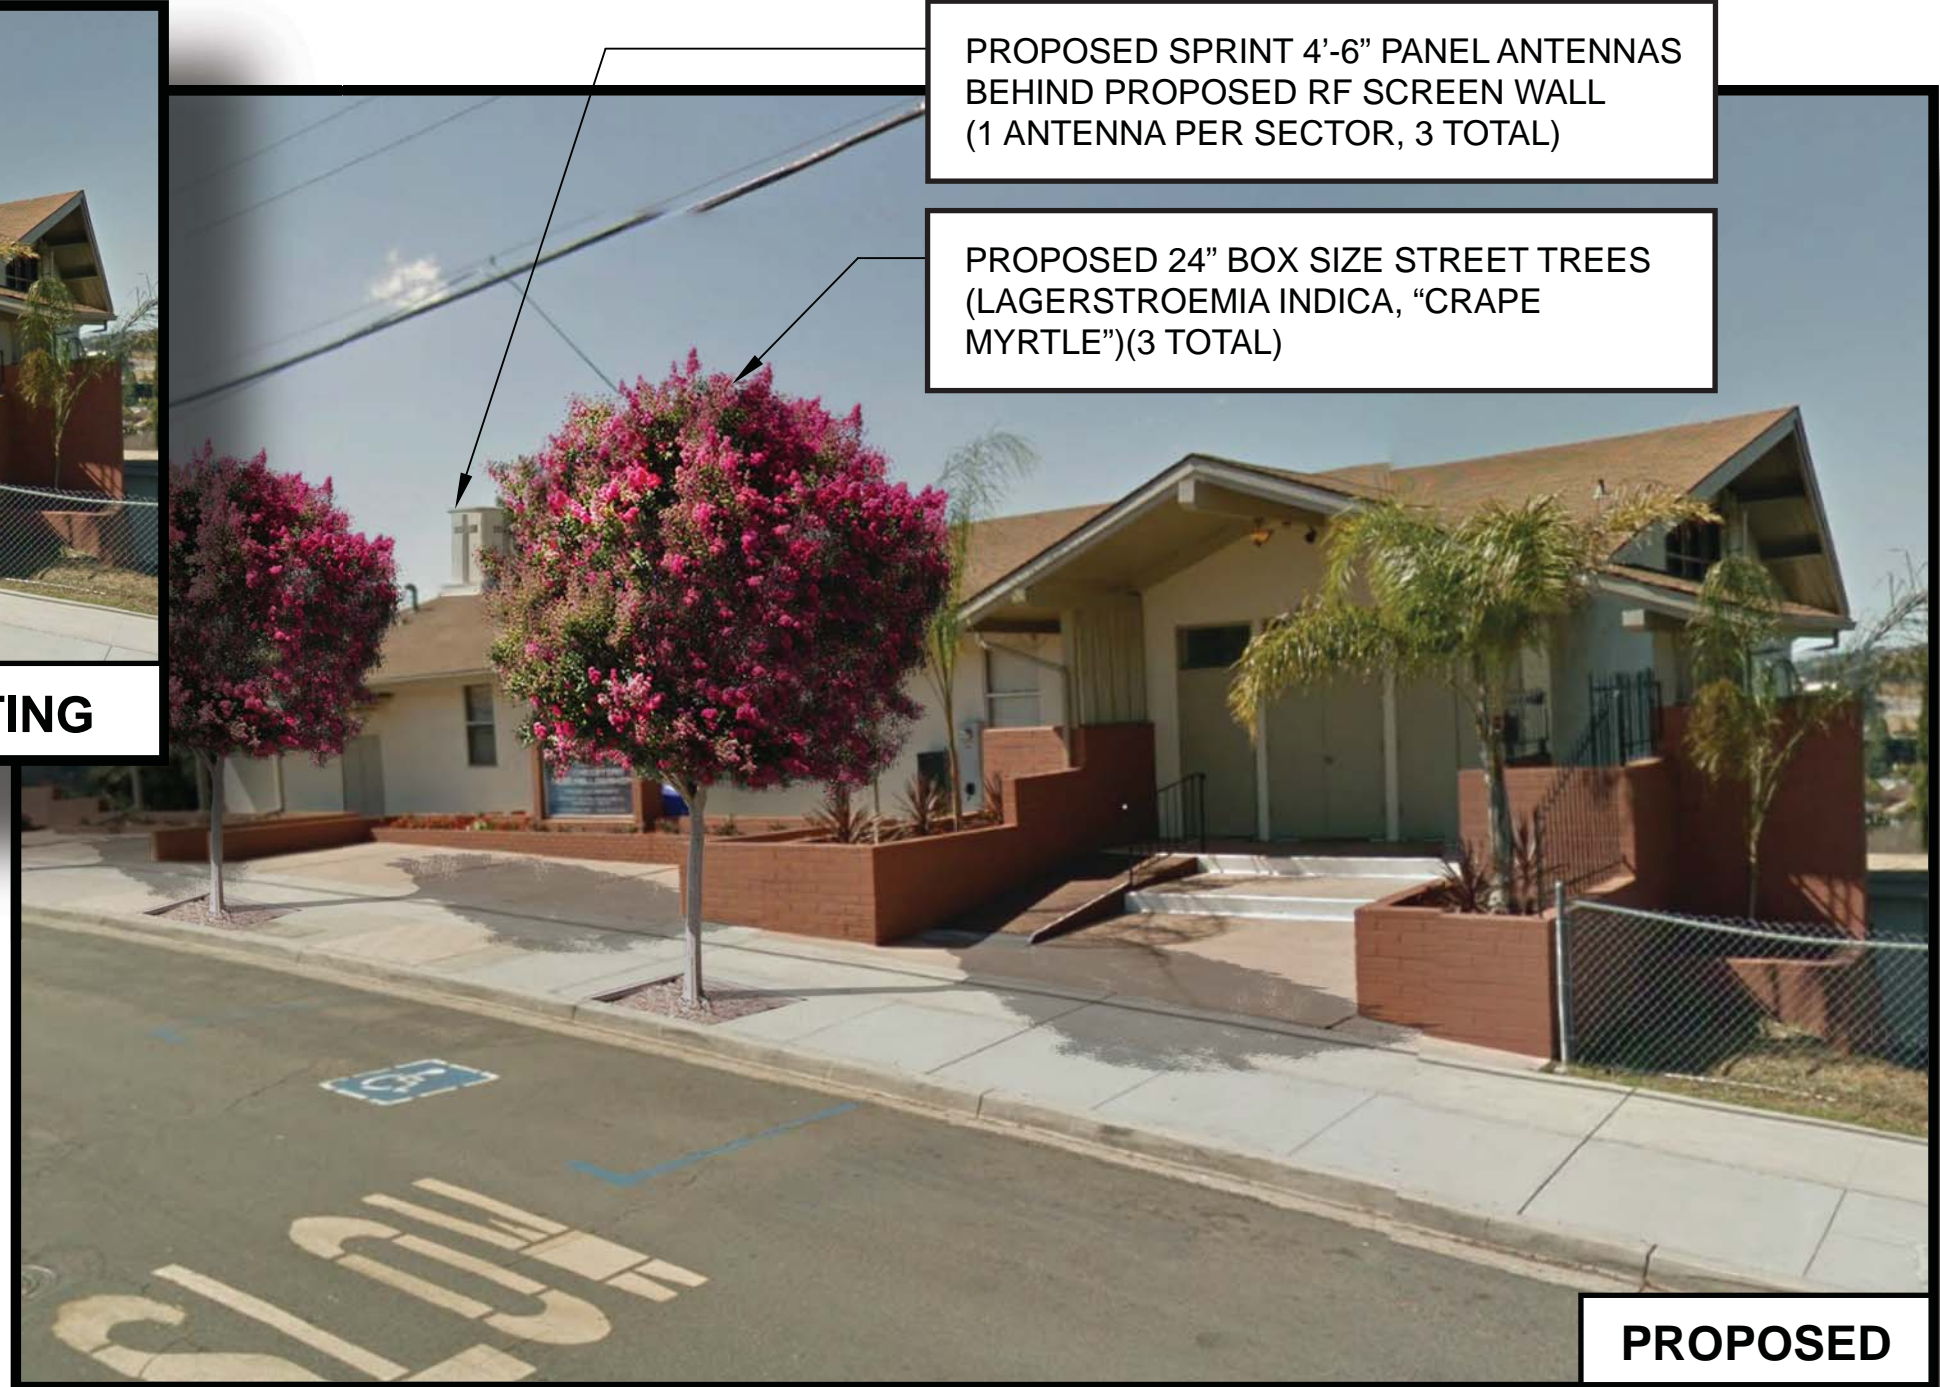

# AERIAL MAP

**Sprint**

**SD34XC691**  
**ZION VIEW CHURCH**  
6536 ESTRELLA AVE.  
SAN DIEGO, CA 92120

**Technology Associates**

**EXISTING**

**PROPOSED**

PROPOSED SPRINT 4'-6" PANEL ANTENNAS  
BEHIND PROPOSED RF SCREEN WALL  
(1 ANTENNA PER SECTOR, 3 TOTAL)

# Sprint

SD34XC691  
ZION VIEW CHURCH  
6536 ESTRELLA AVE.  
SAN DIEGO, CA 92120

Technology  Associates

**EXISTING**

**PROPOSED**

# VIEWPOINT 2